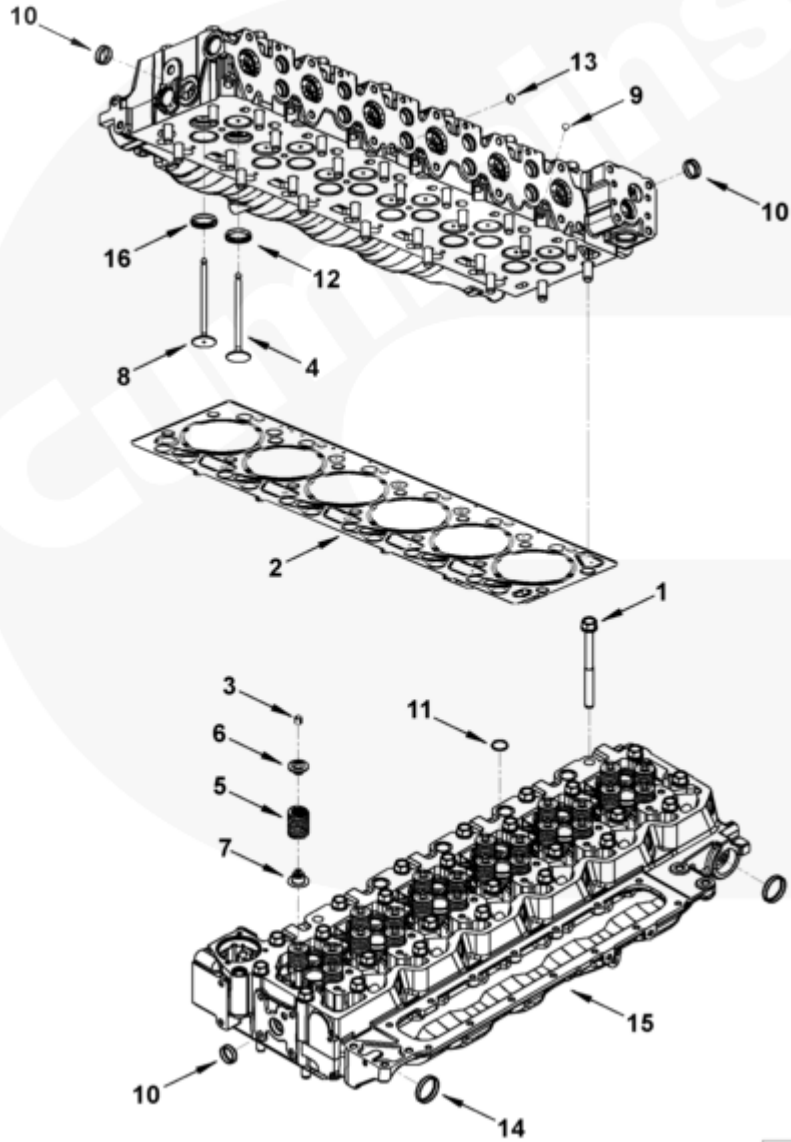

pp917zr

SMALL | MEDIUM | LARGE

Cart	Ref No	Part Number	Part Description	Required	Remarks
View My Cart					
		PP8464-01	Cylinder Head		Cylinder Head
<input type="checkbox"/>	1	3927063	Fracture Resistant Screw	26	
<input type="checkbox"/>	2	3958645	Cylinder Head Gasket	1	Grade B (1.25 mm)
<input type="checkbox"/>		3968185	Cylinder Head	1	
<input type="checkbox"/>		3802924	Intake Valve Kit	12	
<input type="checkbox"/>	3	3940123	Valve Collet	2	
	4	3940735	Intake Valve	1	
	5	3943161	Valve Spring	24	